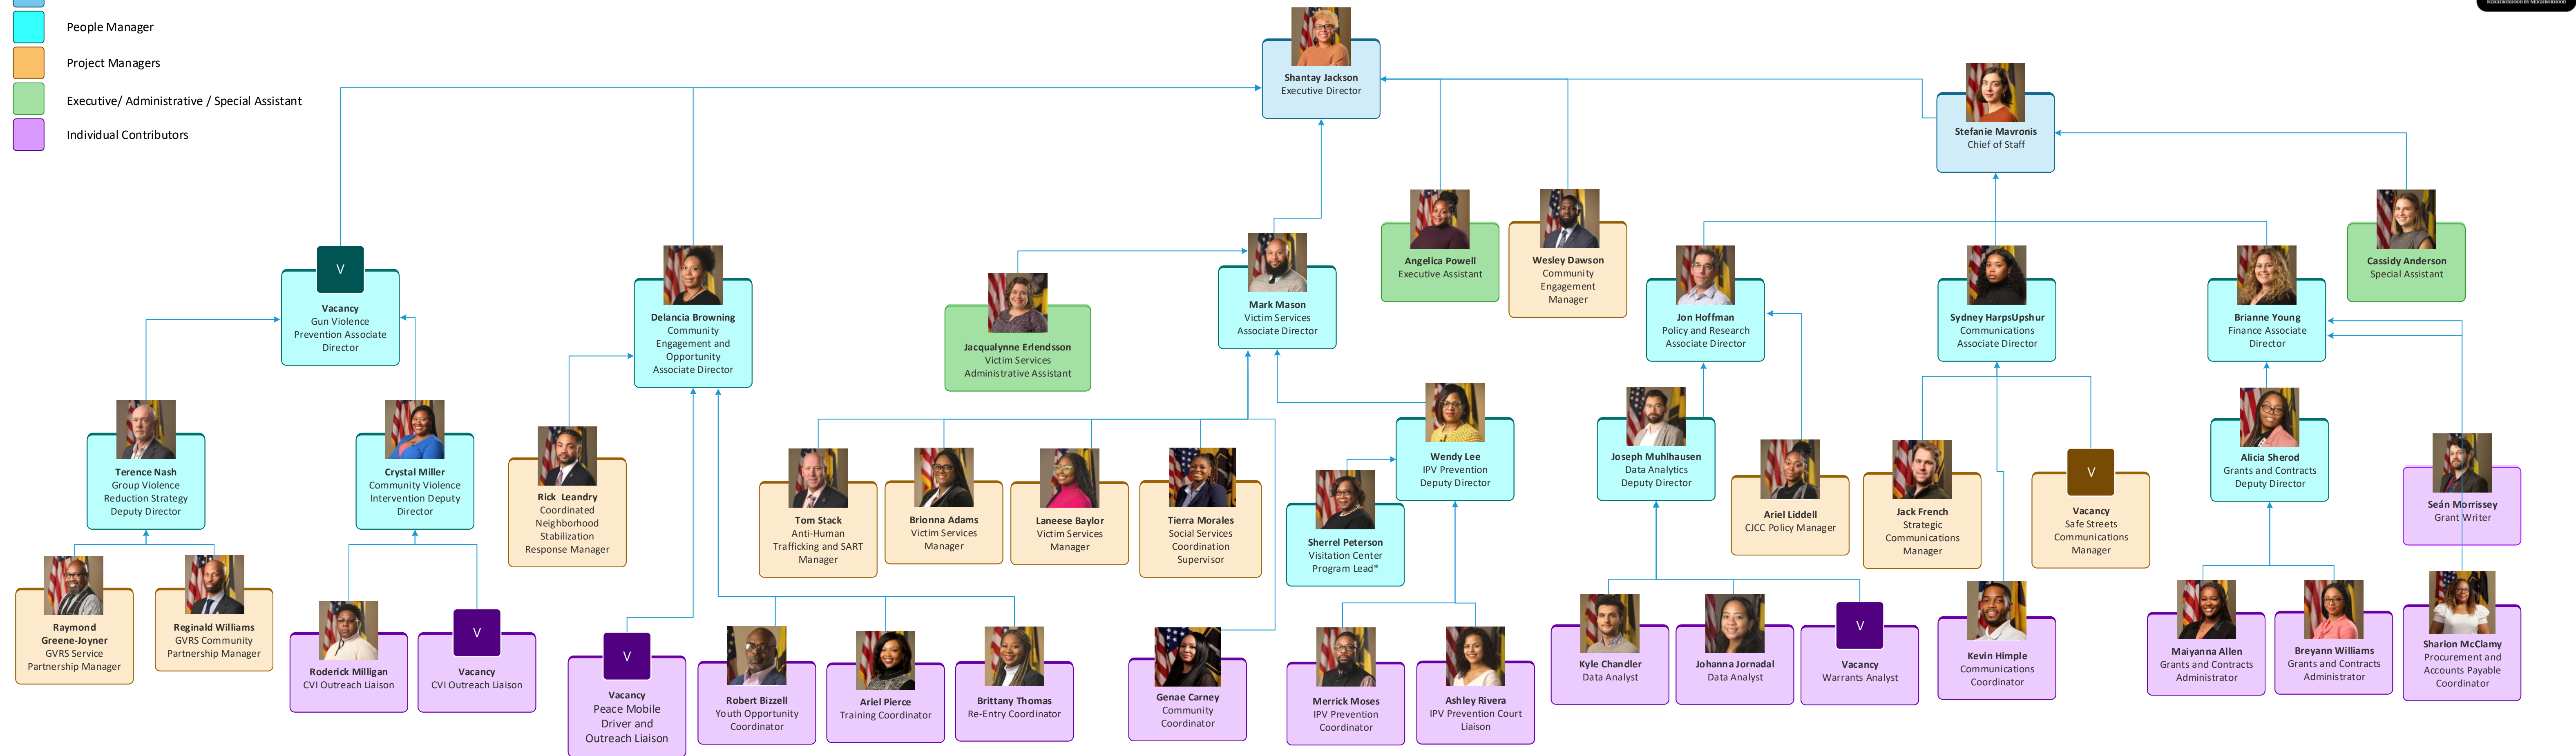

Legend - Full Time Employees

- Executive-Level
- People Manager
- Project Managers
- Executive/ Administrative / Special Assistant
- Individual Contributors

* The Visitation Center Program Lead oversees a team of nine part time Visitation Center Monitors and Supervisors.