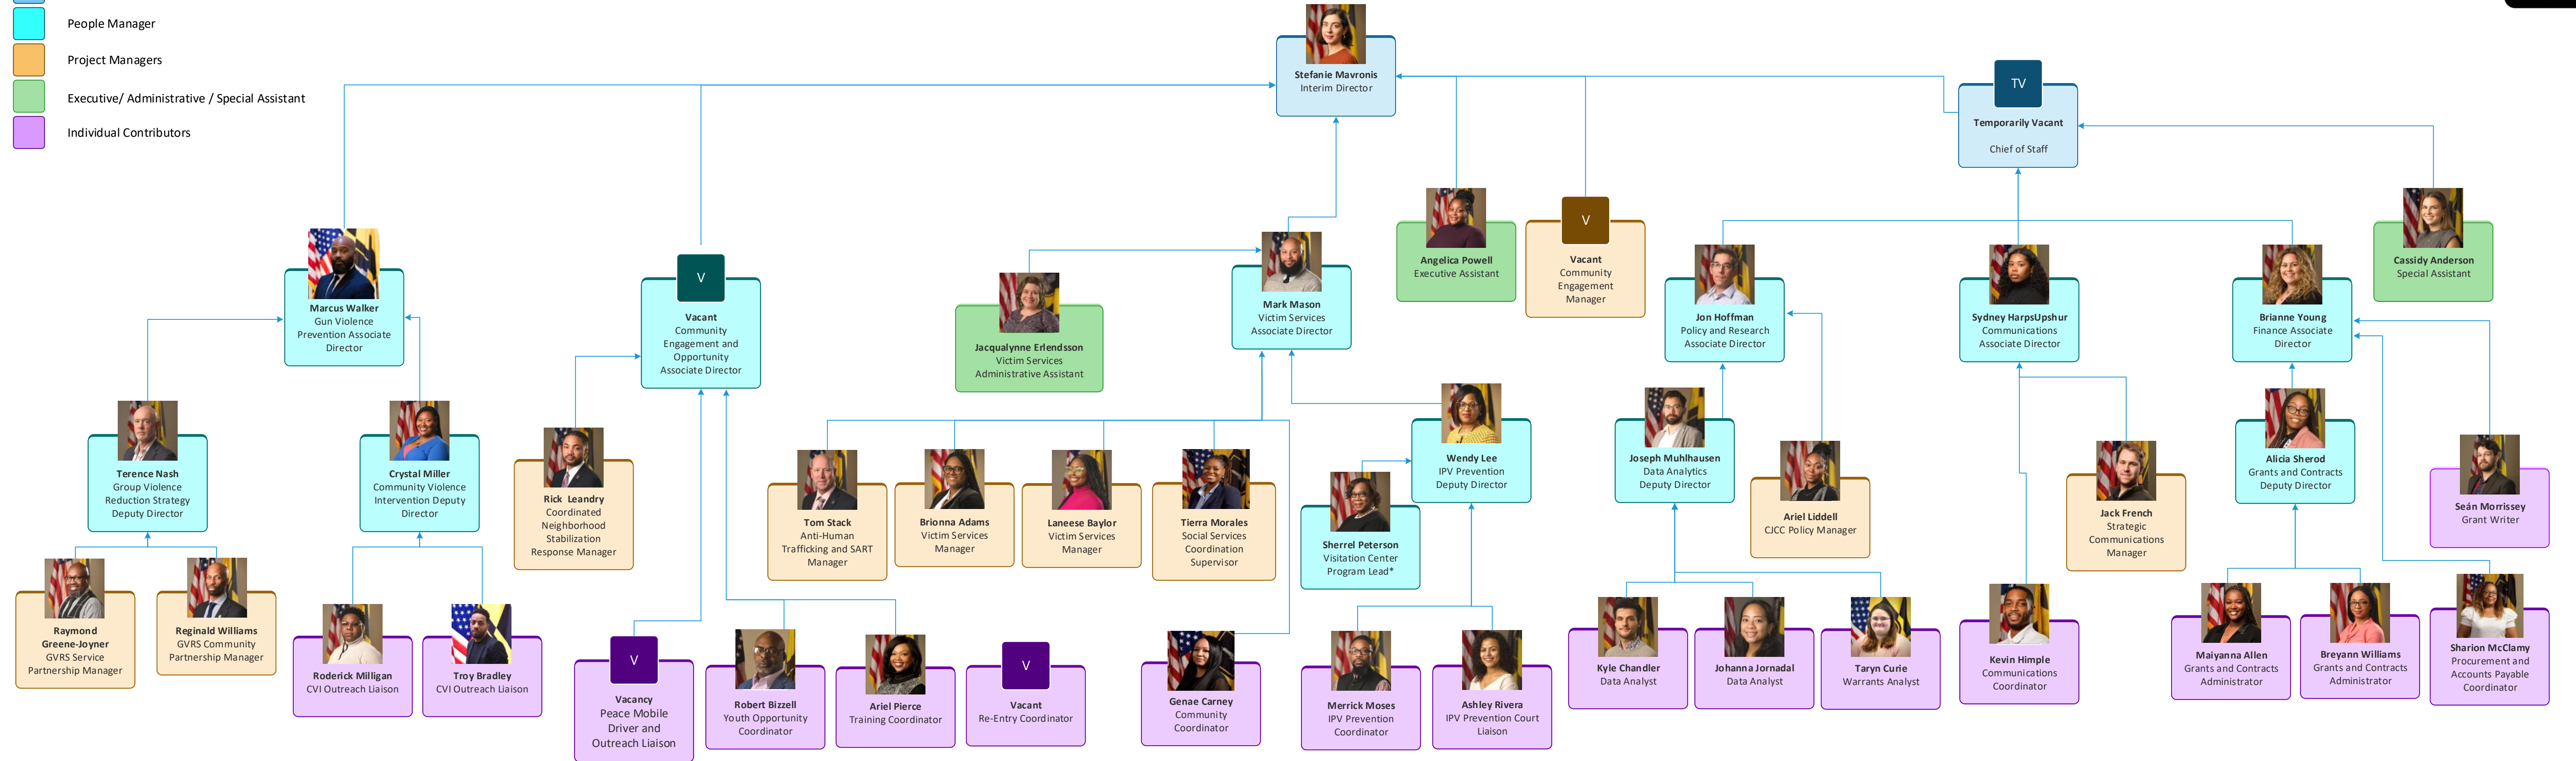

Legend - Full Time Employees

- Executive-Level
- People Manager
- Project Managers
- Executive/ Administrative / Special Assistant
- Individual Contributors

* The Visitation Center Program Lead oversees a team of nine part time Visitation Center Monitors and Supervisors.