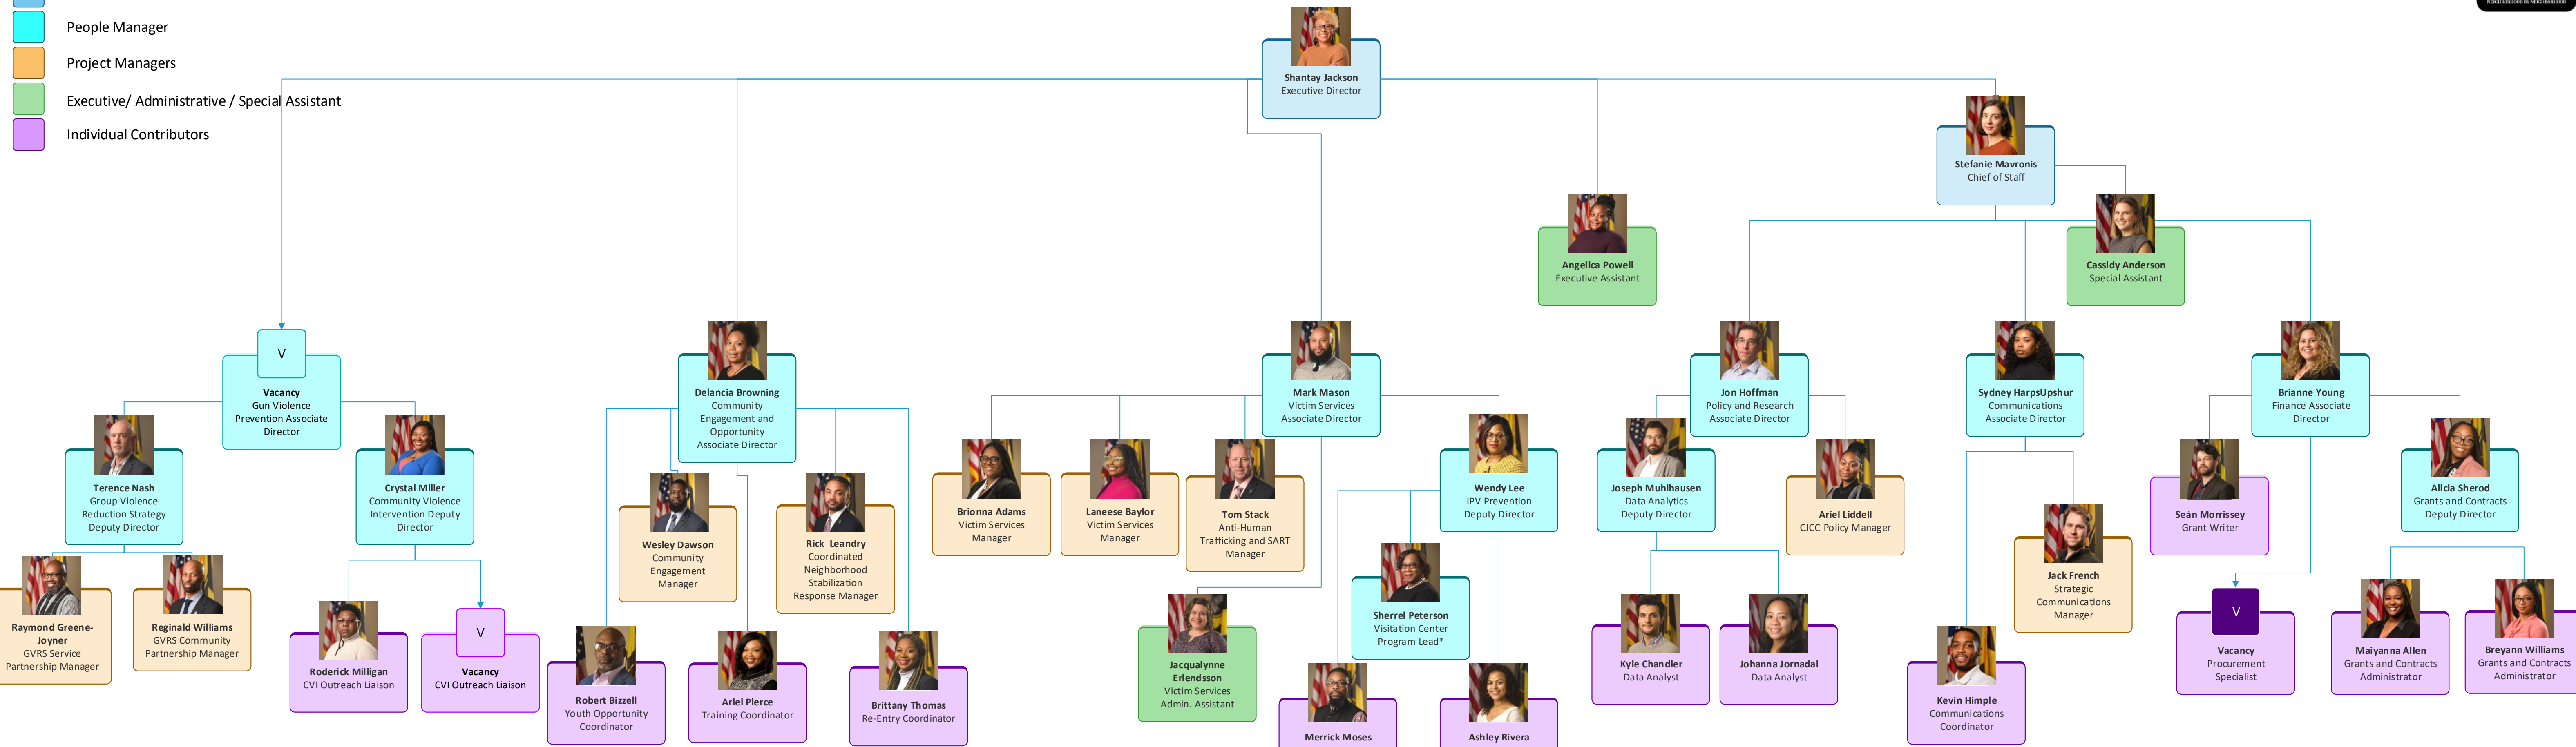

Legend - Full Time Employees

- Executive-Level
- People Manager
- Project Managers
- Executive/ Administrative / Special Assistant
- Individual Contributors

*Note: The Visitation Center Program Lead oversees a team of nine part time Visitation Center Monitors and Supervisors.