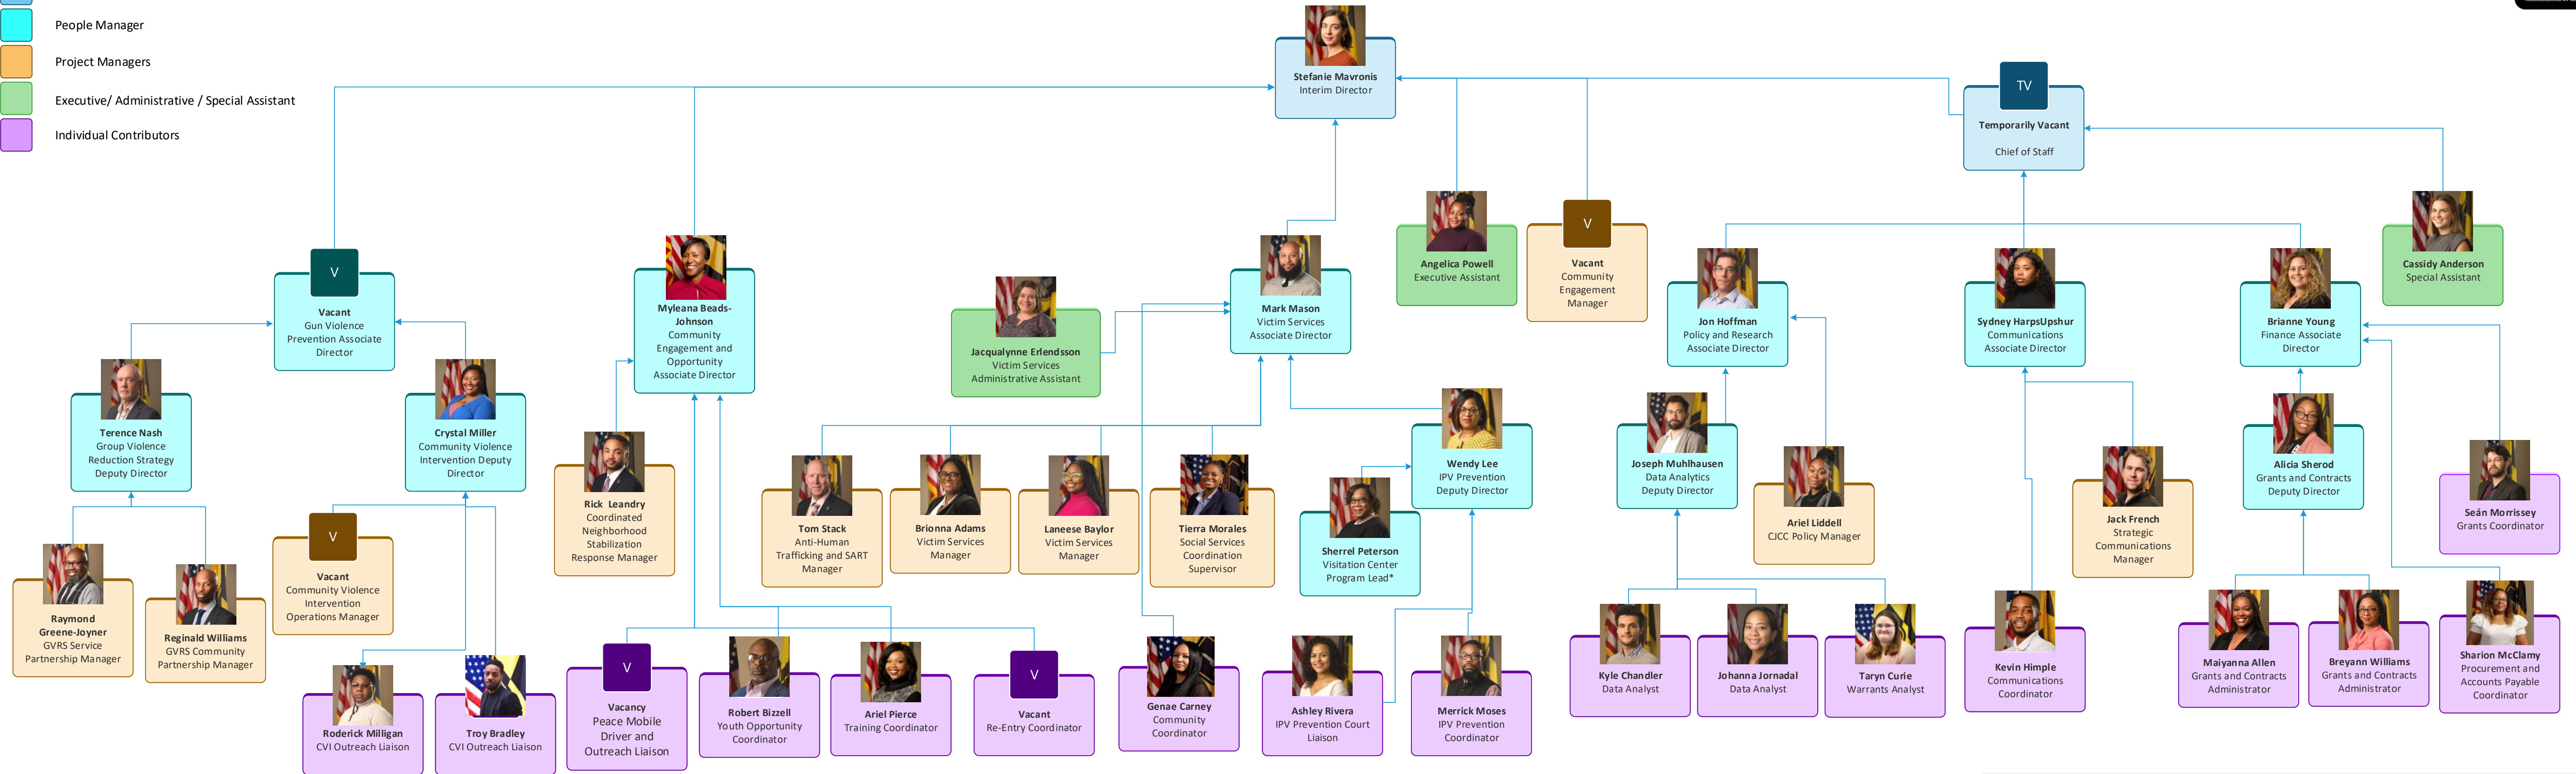

Legend - Full Time Employees

- Executive-Level
- People Manager
- Project Managers
- Executive/ Administrative / Special Assistant
- Individual Contributors

* The Visitation Center Program Lead oversees a team of nine part time Visitation Center Monitors and Supervisors.