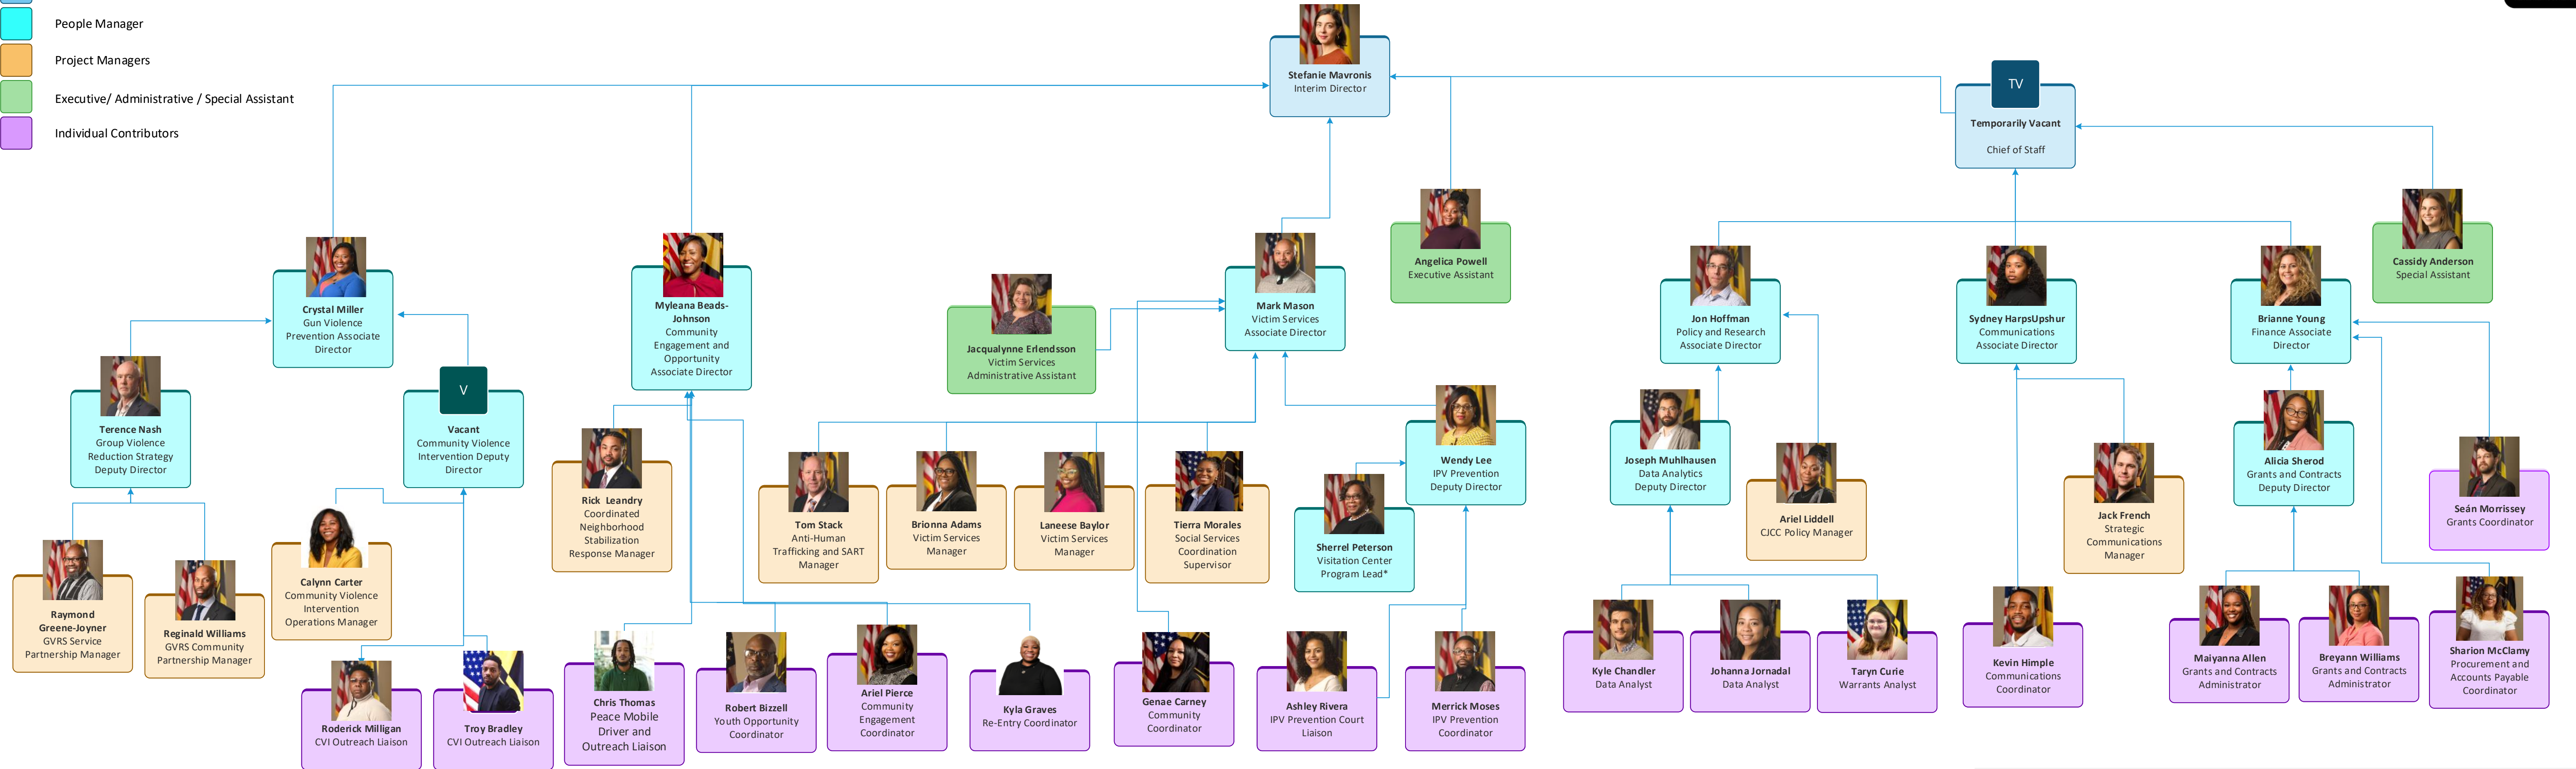

Legend - Full Time Employees

- Executive-Level
- People Manager
- Project Managers
- Executive/ Administrative / Special Assistant
- Individual Contributors

* The Visitation Center Program Lead oversees a team of nine part time Visitation Center Monitors and Supervisors.