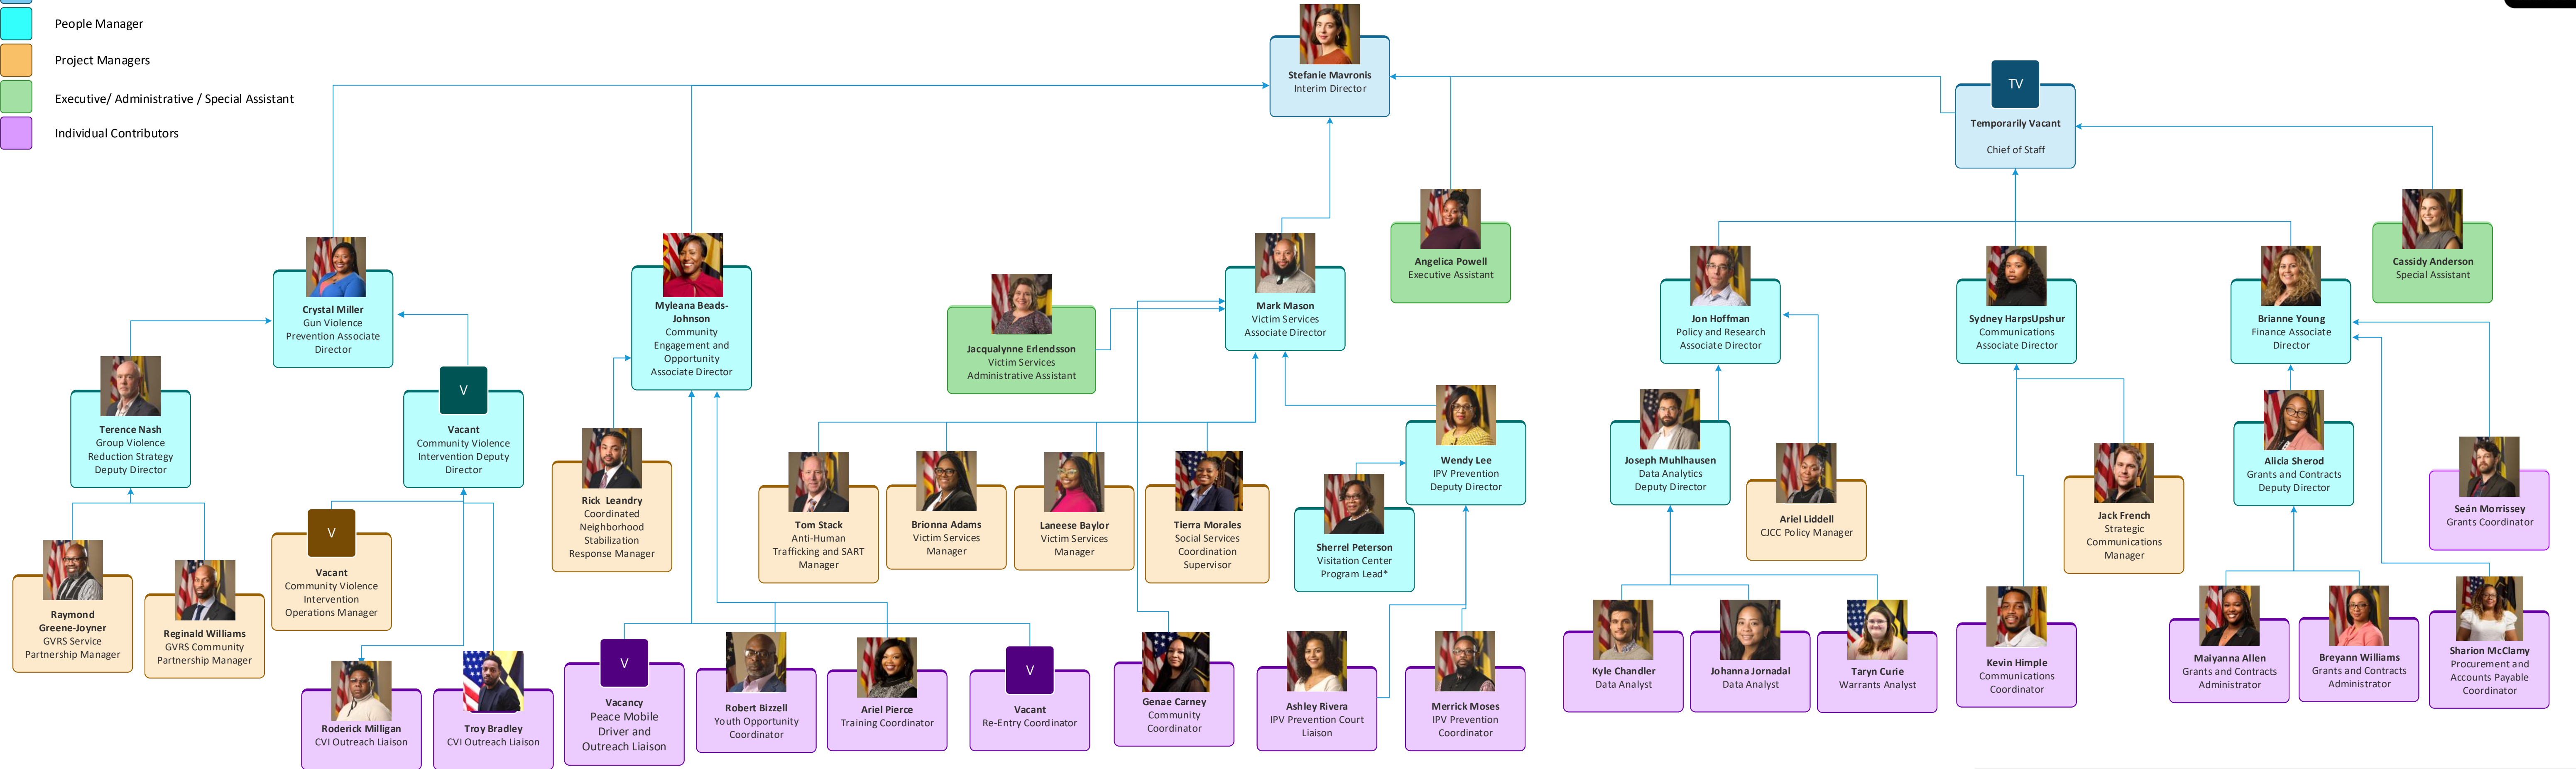

Legend - Full Time Employees

- Executive-Level
- People Manager
- Project Managers
- Executive/ Administrative / Special Assistant
- Individual Contributors

* The Visitation Center Program Lead oversees a team of nine part time Visitation Center Monitors and Supervisors.