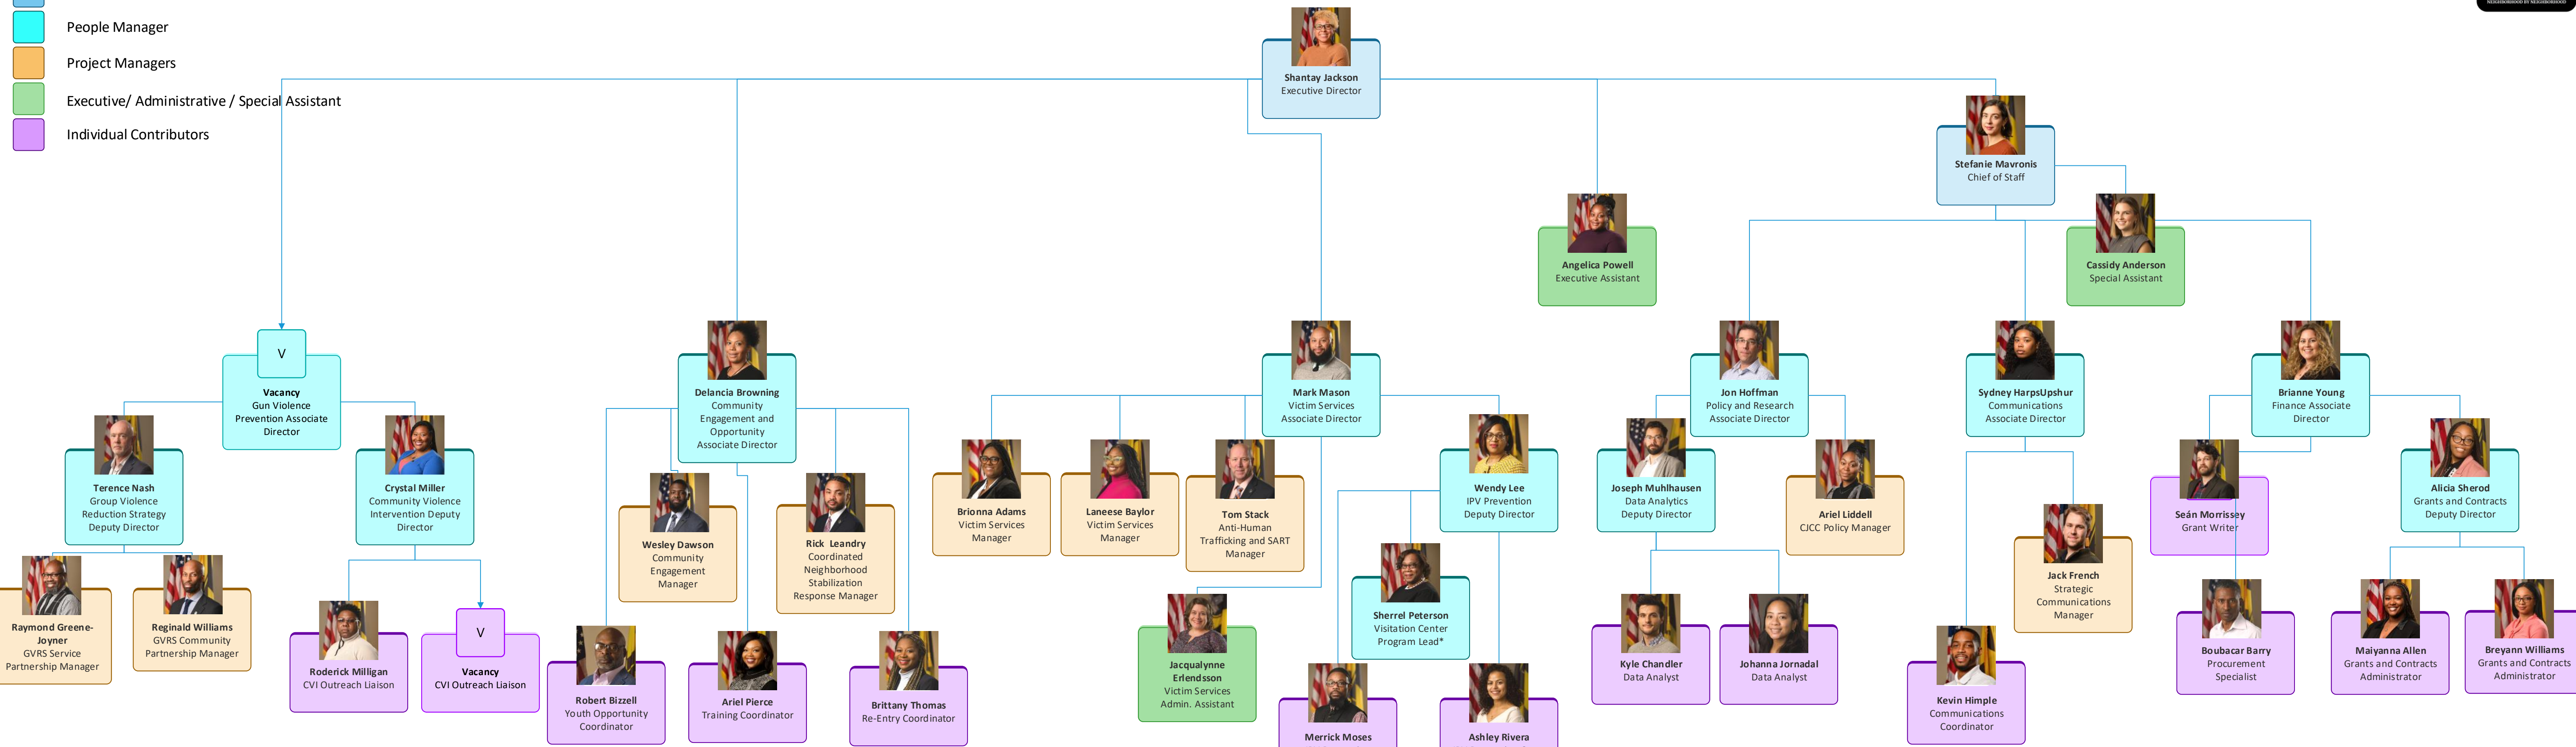

**Legend - Full Time Employees**

- Executive-Level
- People Manager
- Project Managers
- Executive/ Administrative / Special Assistant
- Individual Contributors

\*Note: The Visitation Center Program Lead oversees a team of nine part time Visitation Center Monitors and Supervisors.